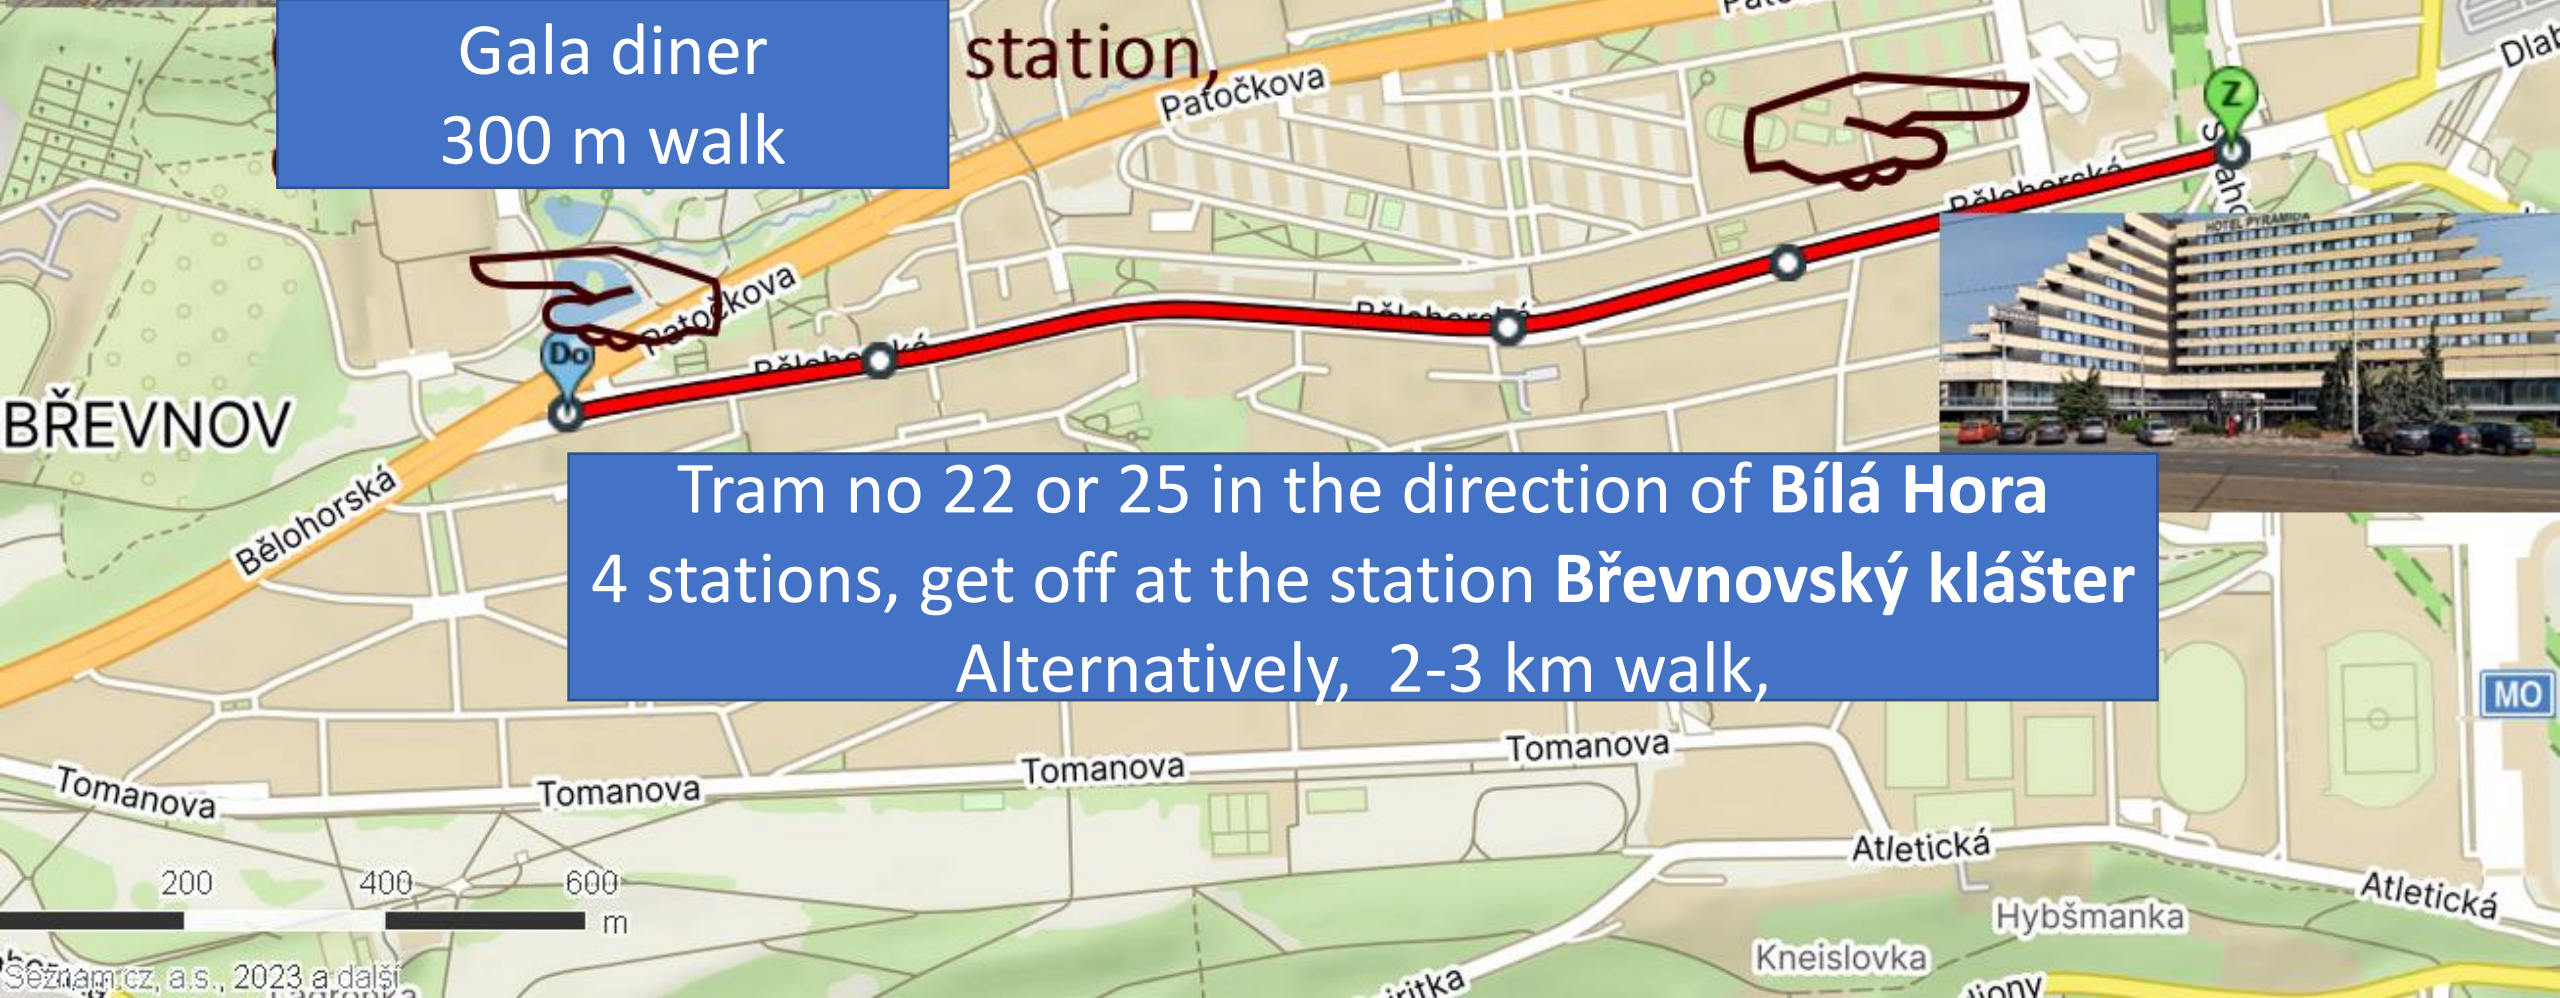

19:00 - 22:00 | **Gala Dinner- Wednesday**
Brevnov monastery, Maria Theresa Hall
<https://www.brevnov.cz/en/>

Conference venue
100 m walk

Gala diner
300 m walk

Tram no 22 or 25 in the direction of **Bílá Hora**
4 stations, get off at the station **Břevnovský klášter**
Alternatively, 2-3 km walk,